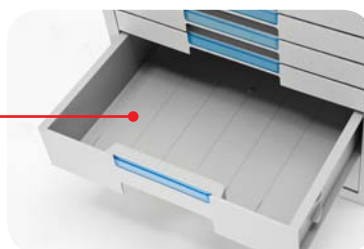

- wygodne szuflady
- comfortable drawers