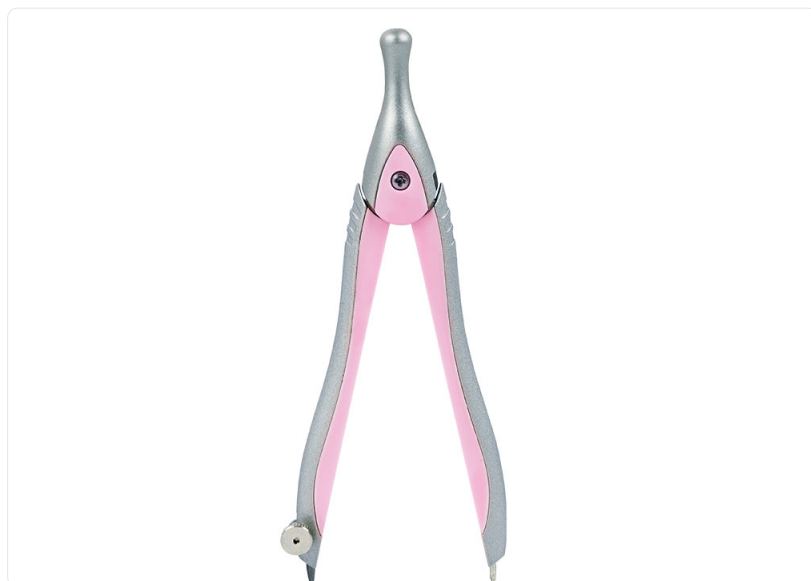

## PRODUCT CARD

---

**Name:** Compass Grand GR-C106  
pastel

**Brand:** Grand

**Index:** 130-1902

**Barcode:** 5903364219581

**Qty in carton:** 24

### Opis:

- metal construction
- spare graphite included
- compass length 125 mm
- pastel colors

### Additional information

**Length:** 22 mm

**High:** 172 mm

**Width:** 54 mm

**Net weight:** 0.0230 kg

**Gross weight:** 0.0540 kg

---