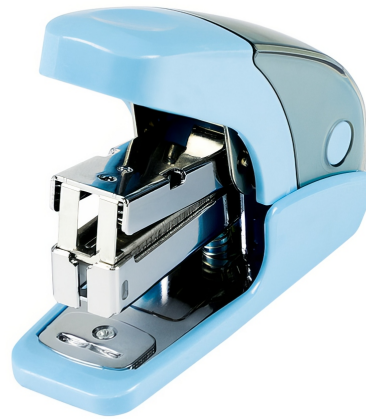

## PRODUCT CARD

---

**Name:** Stapler EAGLE TYST030 SAVE  
FORCE blue 20 sheets

**Brand:** Eagle

**Index:** 110-1698

**Barcode:** 5903364219420

**Qty in carton:** 12

### Opis:

- stable, metal construction
- finishing elements made of durable material
- force reduction up to 50%
- integrated staple storage case
- integrated staple remover
- staples residue indicator
- staples up to 20 sheets
- suitable staples: 24/6, 26/6
- insertion depth 37 mm
- stapling: closed
- guarantee 3 years

### Additional information

**Length:** 52 mm

**High:** 36 mm

**Width:** 91 mm

**Net weight:** 0.1010 kg

**Gross weight:** 0.1110 kg

---