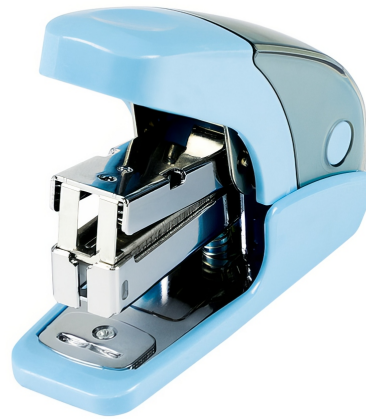

PRODUCT CARD

Name: Stapler EAGLE TYST030 SAVE
FORCE blue 20 sheets

Brand: Eagle

Index: 110-1698

Barcode: 5903364219420

Qty in carton: 12

Opis:

- stable, metal construction
- finishing elements made of durable material
- force reduction up to 50%
- integrated staple storage case
- integrated staple remover
- staples residue indicator
- staples up to 20 sheets
- suitable staples: 24/6, 26/6
- insertion depth 37 mm
- stapling: closed
- guarantee 3 years