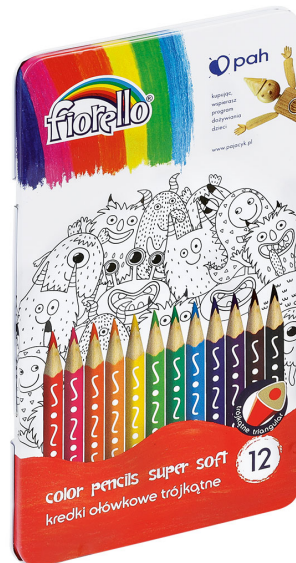

PRODUCT CARD

Name: Color pencils FIORELLO Super Soft 12 colors metal box

Brand: Fiorello

Index: 170-2425

Barcode: 5903364277031

Qty in carton: 12

Opis:

- extra soft lead from kaolin clay
- vivid colors
- triangular cross-section
- sharpened
- lacquered
- 17,8 cm long
- convenient box
- easy access to color pencils
- every pencil with imprint and lacquered ending
- lead diameter 3 mm
- 12 colors in metal case
- conforms to EU regulations